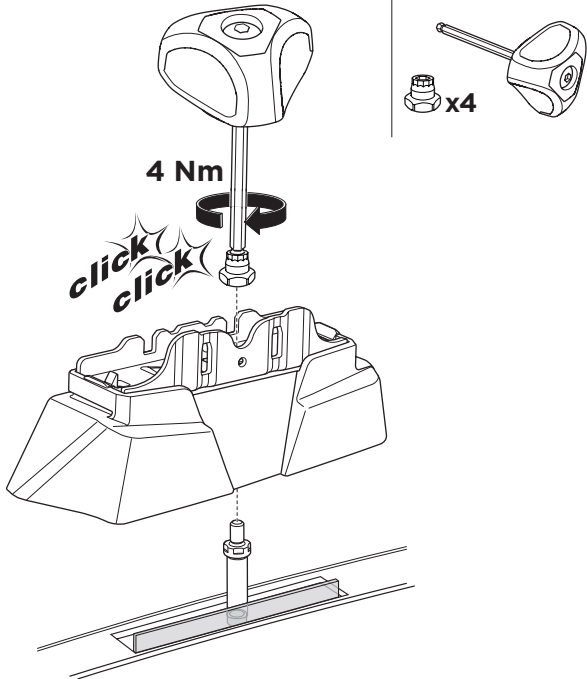

1

Kit 187036

MERCEDES C-Class (W206), 4-dr Sedan, 21-

ISO 11154-E

This kit is only for vehicles with fixpoint mounting.

3

4

5