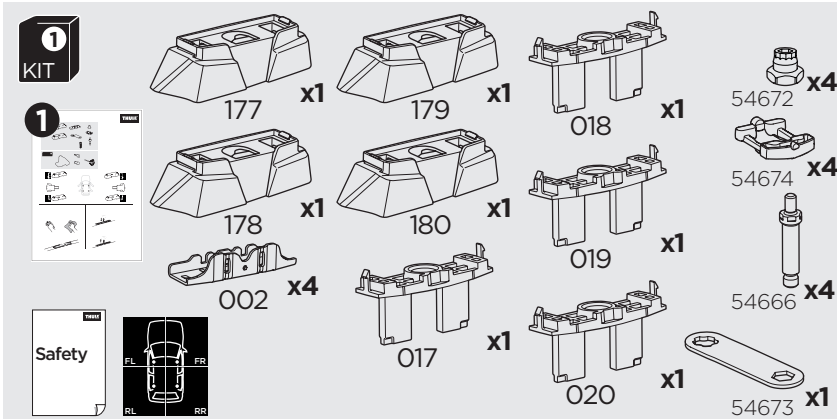

1

Kit 187036

MERCEDES C-Class (W206), 4-dr Sedan, 21-

ISO 11154-E

This kit is only for vehicles with fixpoint mounting.

3

4

5