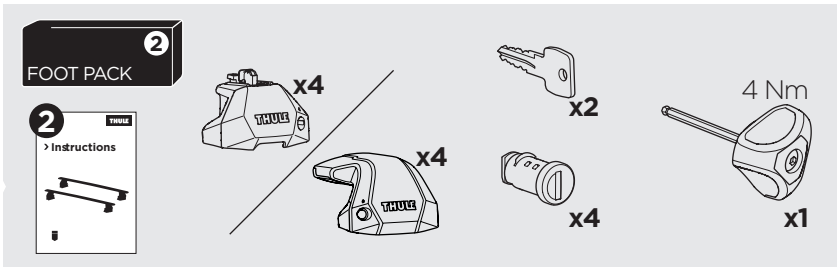

1

Kit 187036

MERCEDES C-Class (W206), 4-dr Sedan, 21-

ISO 11154-E

This kit is only for vehicles with fixpoint mounting.

3

4

5