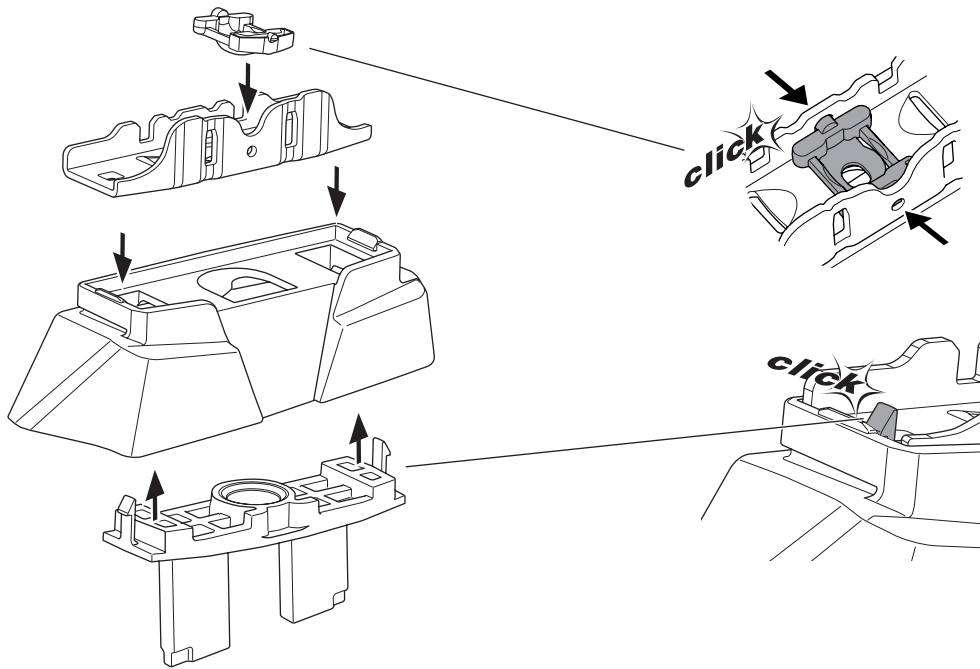

1

Kit 187036

MERCEDES C-Class (W206), 4-dr Sedan, 21-

ISO 11154-E

This kit is only for vehicles with fixpoint mounting.

3

4

5