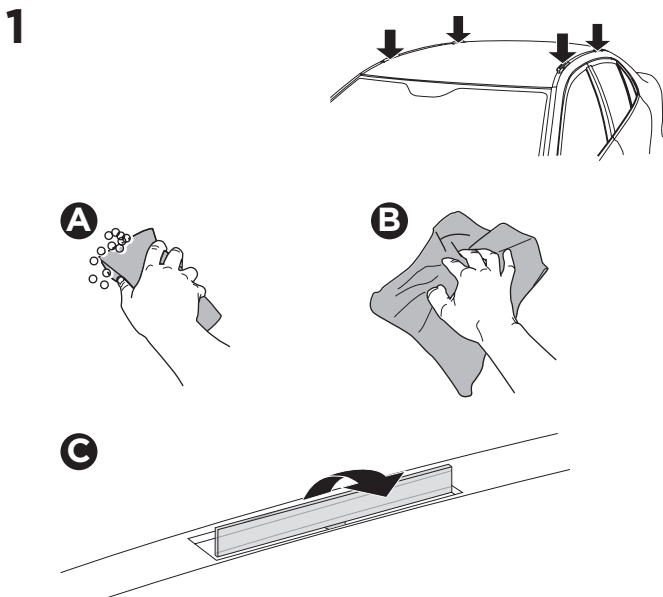

1

Kit 187036

MERCEDES C-Class (W206), 4-dr Sedan, 21-

ISO 11154-E

This kit is only for vehicles with fixpoint mounting.

3

4

5