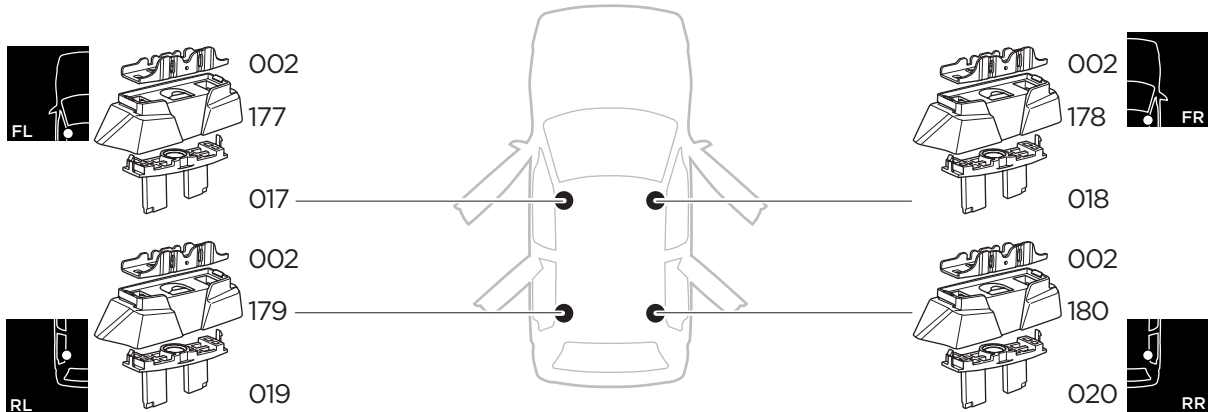

1

Kit 187036

MERCEDES C-Class (W206), 4-dr Sedan, 21-

ISO 11154-E

This kit is only for vehicles with fixpoint mounting.

3

4

5