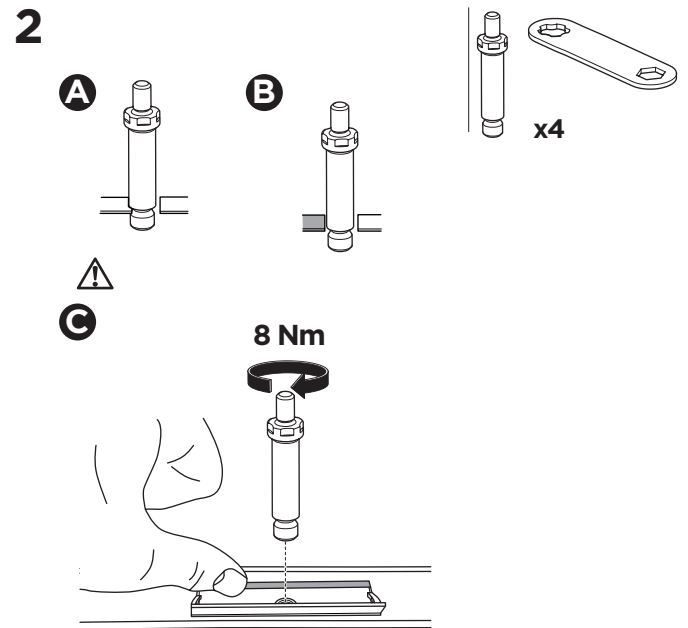

1

Kit 187036

MERCEDES C-Class (W206), 4-dr Sedan, 21-

ISO 11154-E

This kit is only for vehicles with fixpoint mounting.

3

4

5