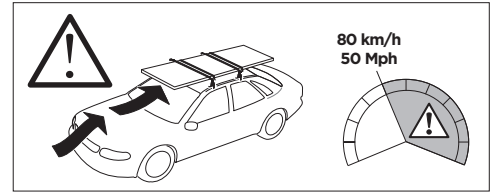

1

Kit 187036

MERCEDES C-Class (W206), 4-dr Sedan, 21-

ISO 11154-E

This kit is only for vehicles with fixpoint mounting.

3

4

5