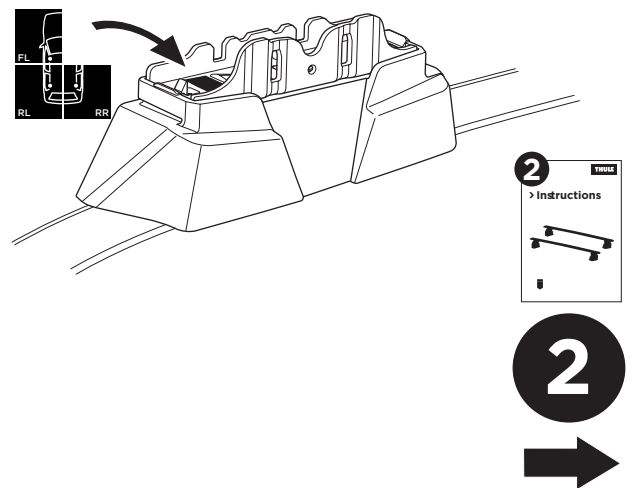

1

Kit 187036

MERCEDES C-Class (W206), 4-dr Sedan, 21-

ISO 11154-E

This kit is only for vehicles with fixpoint mounting.

3

4

5